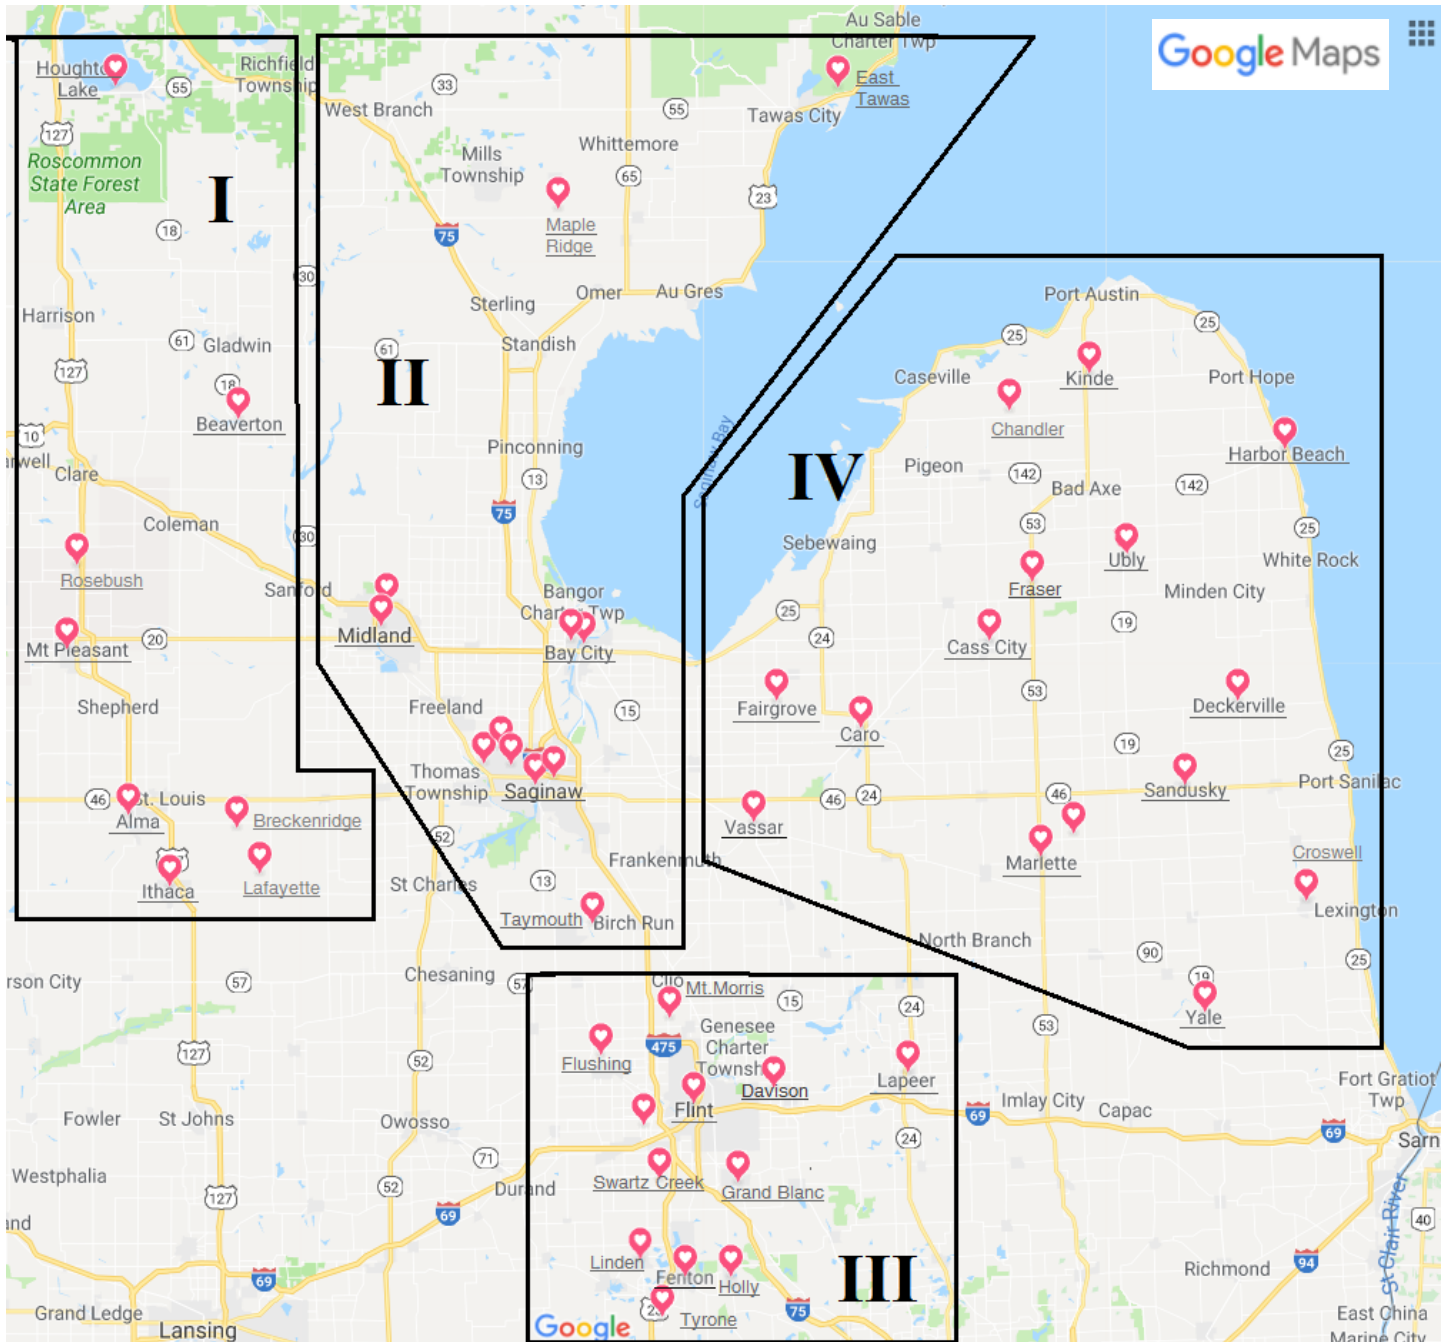

Presbytery of Lake Huron

Map data ©2018 Google

Congregation locations marked with a heart

Cities with churches are underlined

Cluster areas are outlined